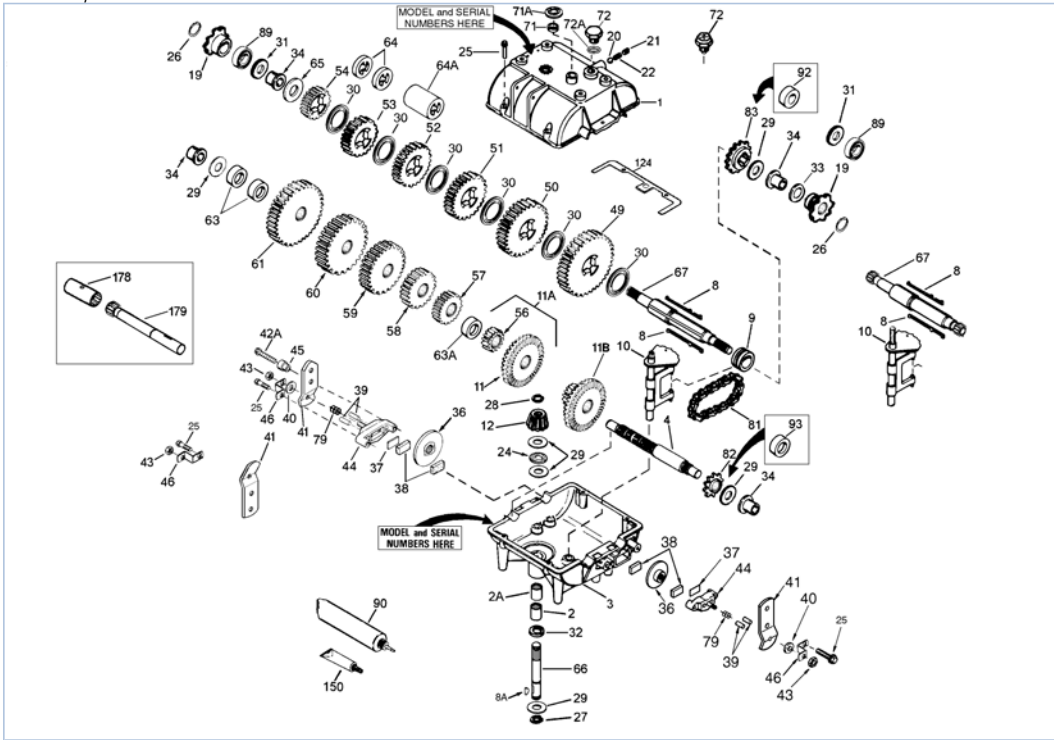

p700000.2 700-781B / Transmission

Part List

p700000.2 700-781B / Transmission

REF #	ITEM #	DESCRIPTION	QTY	REMARK
1	772083A	Transmission Cover	1	
2	780086A	Needle Bearing 5/8"	1	
2A	780086A	Needle Bearing 5/8"	1	
3	770061A	Transmission Case	1	
4	776134	Countershaft	1	
8	792089A	Shift Key	2	
9	784266	Shift Collar	1	
10	784267	Shift Rod & Fork	1	
11	778137A	Bevel Gear (42 teeth)	1	
12	778113A	Bevel Pinion (14 teeth)	1	
19	786114	Sprocket (8 teeth)	1	
20	792077A	Steel Ball 5/16" Dia.	1	
21	792078	Set Screw, 3/8-16 x 3/8"	1	
22	792079	Spring	1	
25	792073A	Screw, 1/4-20 x 1-1/4"	6	
25	792073A	Screw 1/4-20 x 1-1/4"	2	
26	792072	Inverted Retaining Ring	1	
27	792035	Retaining Ring	1	
28	788040	Retaining Ring	1	
29	780072	Thrust Washer	5	
30	780108	Cup Washer	5	
32	792001	"O" Ring	1	
34	780105A	Flanged Bushing 5/8"	4	
36	790003	Brake Disk	1	
37	790007	Brake Pad Plate	1	
38	799021	Brake Pad (pkg of 2)	2	
39	786026	Dowel Pin	2	
40	792076A	Flat washer	1	
41	790033	Brake Lever	1	
43	792075	Locknut 5/16-24	1	
44	790025	Brake Pad Holder	1	
46	786086	Brake Lever Bracket	1	
49	778125	Spur Gear (35 teeth)	1	
50	778124A	Spur Gear (30 teeth)	1	
51	778123A	Spur Gear (25 teeth)	1	
52	778122A	Spur Gear (22 teeth)	1	
53	778121A	Spur Gear (20 teeth)	1	
56	778136	Spur Gear (15 teeth)	1	
57	778126A	Spur Gear (20 teeth)	1	
58	778127A	Spur Gear (25 teeth)	1	
59	778128A	Spur Gear (28 teeth)	1	
60	778129A	Spur Gear (30 teeth)	1	
65	780109	Thrust Washer	1	
66	776135	Input Shaft (3-11/16" long)	1	
67	776217	Shifter & Brake Shaft	1	
71	788069	Square Cut Ring	1	
72	786186	Neutral Start Switch	1	
72A	788098	O'ring (.489ID)	1	
79	792144	Spring	1	
81	786081	Roller Chain (No. 41 chain, 24 links)	1	
82	786082	Sprocket (9 teeth)	1	
83	786083	Sprocket (18 teeth)	1	
90	788067B	Grease	1	32 oz. bottle Bentonite grease
150	510334	Gasket Eliminator (Loctite #515)	1	